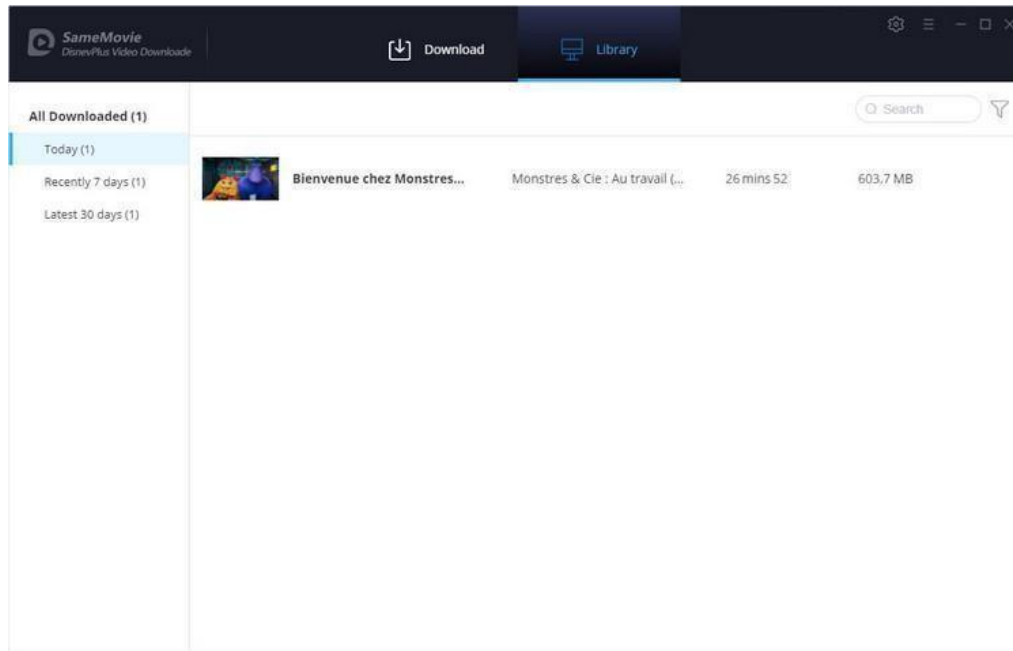

Tutorial of SameMovie Disney+ Video Downloader for Windows

Step 6: Check Download History

After downloading, you can check what you have downloaded by clicking the **Library** tab. Here you can find the record of all video files.