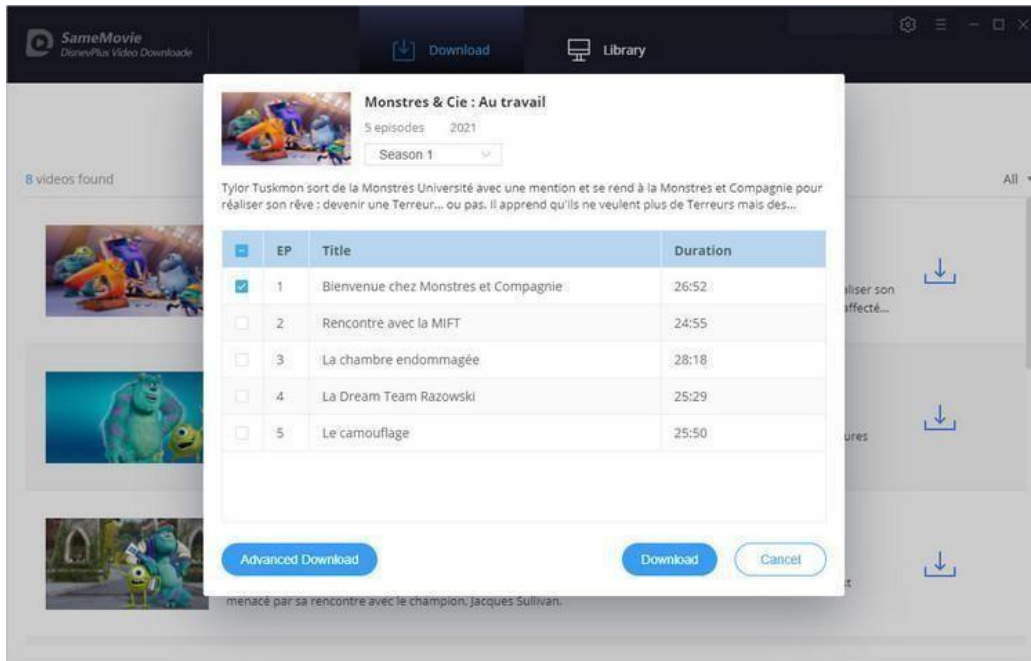

Tutorial of SameMovie Disney+ Video Downloader for Windows