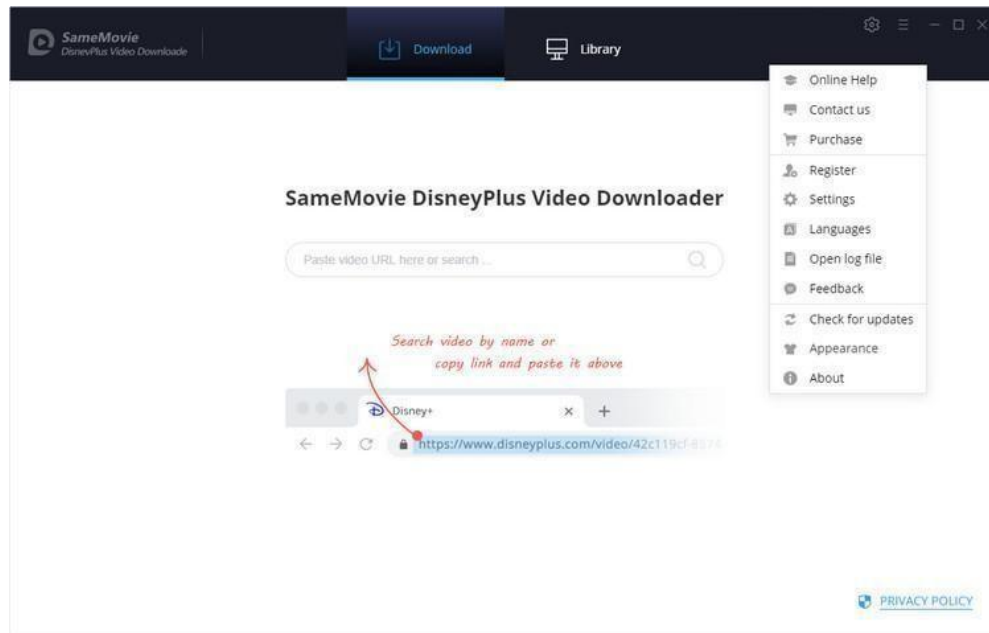

Tutorial of SameMovie Disney+ Video Downloader for Windows

Menu

Click the **Menu** button on the upper-right corner, and you will see a dialogue as below: