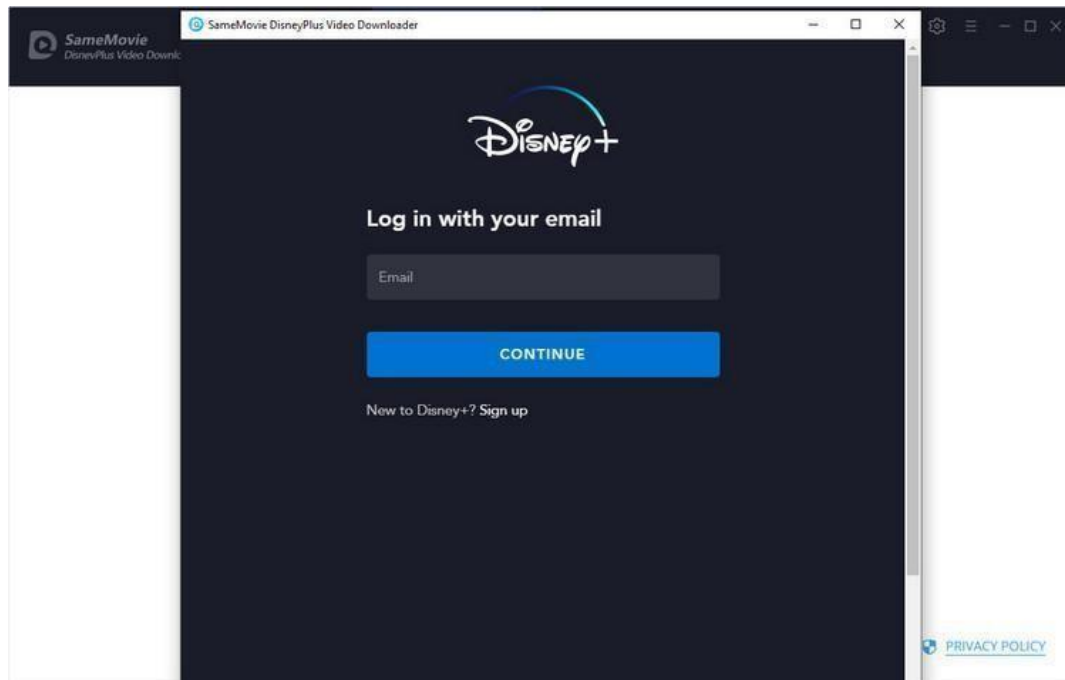

Tutorials

- Log in to Disney+ Account
- Customize the Output Settings
- Search for Disney+ Video
- Select Audio Track and Subtitle
- Download Disney+ Video
- Check Download History

Step 1: Log in to Disney+ Account

Run SameMovie Disney+ Video Downloader firstly, then import any word in the search box and hit **Enter** on the keyboard., then a window will pop-up asking you to log in with Disney+ account.