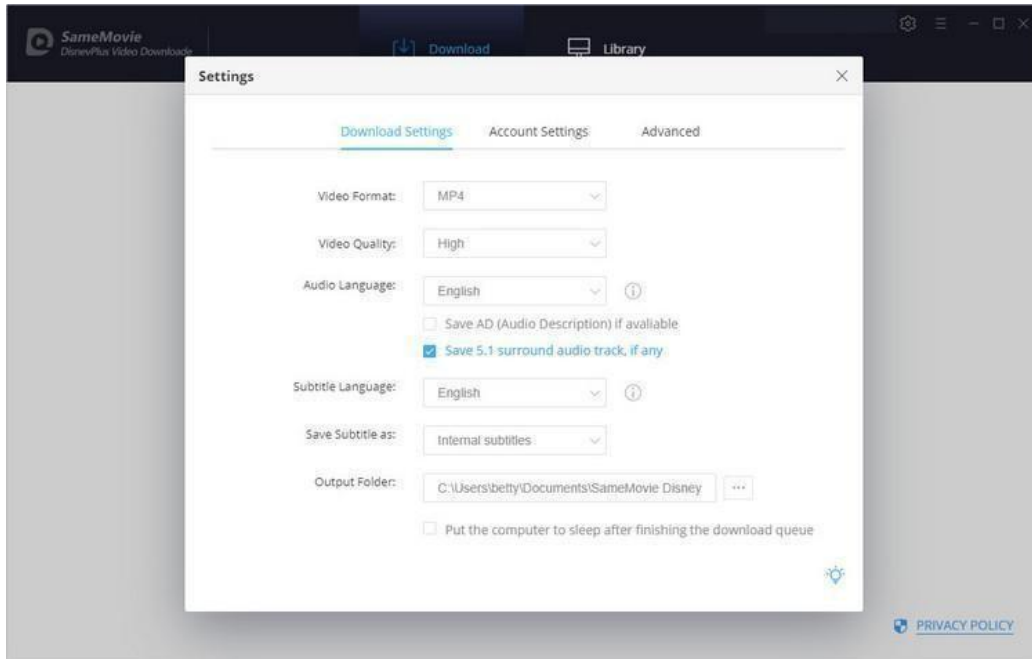

Tutorial of SameMovie Disney+ Video Downloader for Windows

Step 2: Customize the Output Settings

Click the **Setting** button on the upper right corner of the interface to customize the output settings. You can choose the output format (MP4 or MKV), video quality (Low, Medium, High) and the language of audio track and subtitle, the output path, and more.

Step 3: Search for Disney+ Video

Search for a video by entering the video's name, or copying & pasting the URL of the video from the Disney+ Video web player to SameMovie.