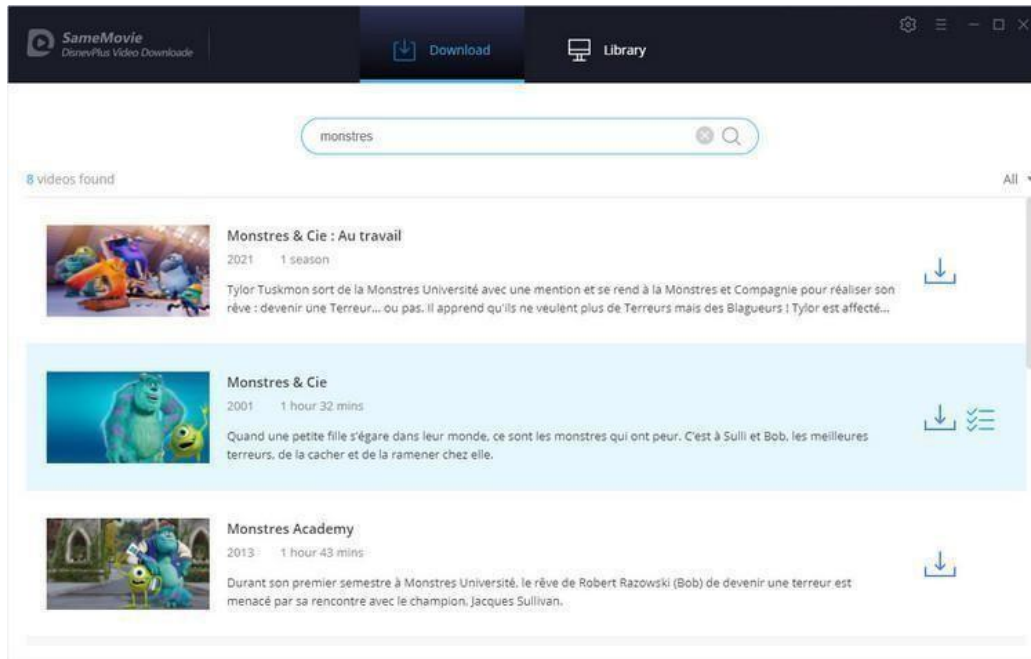

Tutorial of SameMovie Disney+ Video Downloader for Windows

Step 4: Select Audio Track and Subtitle

SameMovie offers the advanced download option that allows you to select specific video quality with different bitrate, as well as the language of audio tracks and subtitles. For movies, you will see the icon next to the icon. For TV shows, click the **Download** icon and select the episodes that you want to download from the pop-up window, then the **Advanced Download** button will show at the bottom left of the window.