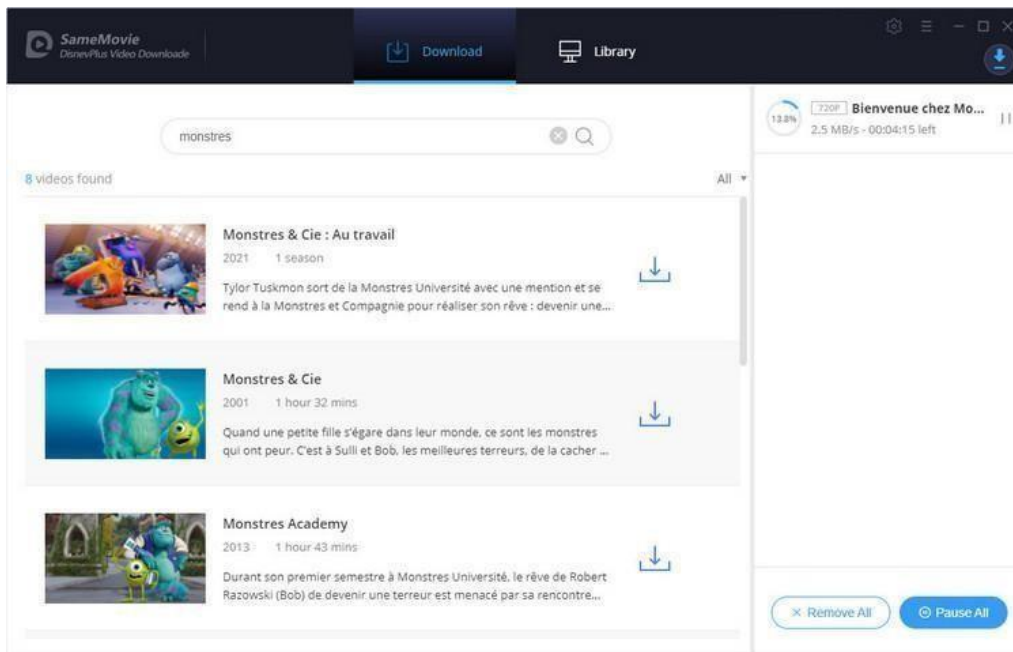

Step 5: Download Disney+ Video

Click the **Download** icon to start downloading videos, the program will download the selected videos to the computer one by one.